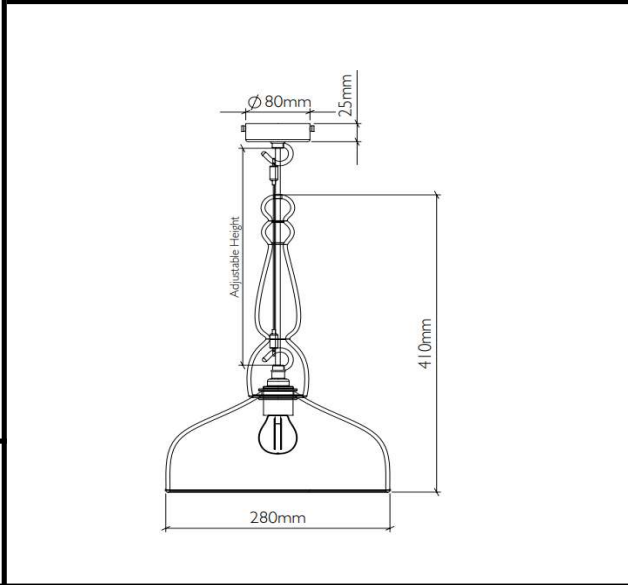

Sovitron Interior Pvt.Ltd.

Model Name	Glass Pendant / DL-CGL07-12
Description	Decorative Light

Technical description	Image
-----------------------	-------

Dimension	Dia 280mm, H=410mm
Frame	Glass
Color Tempertaure	4000K
Power	12W
Total Luminous Flux	840 lm
Efficacy	70 lm/W
IP rating	20
Color Rendering	≥80
Mounting	Pendant
Optics	E27 Holder
Dimming	NON-Dimmable
Operating Voltage	220-240 VAC
Standard Lifetime	L70 minimum at 50,000 burning hours

Dimension diagram

Remarks:-

Address: Plot #7 Saroorpur-Nangla Industrial Area, Ballabgarh-Sohna Road, Faridabad-121005
Email: info@sovitron.com